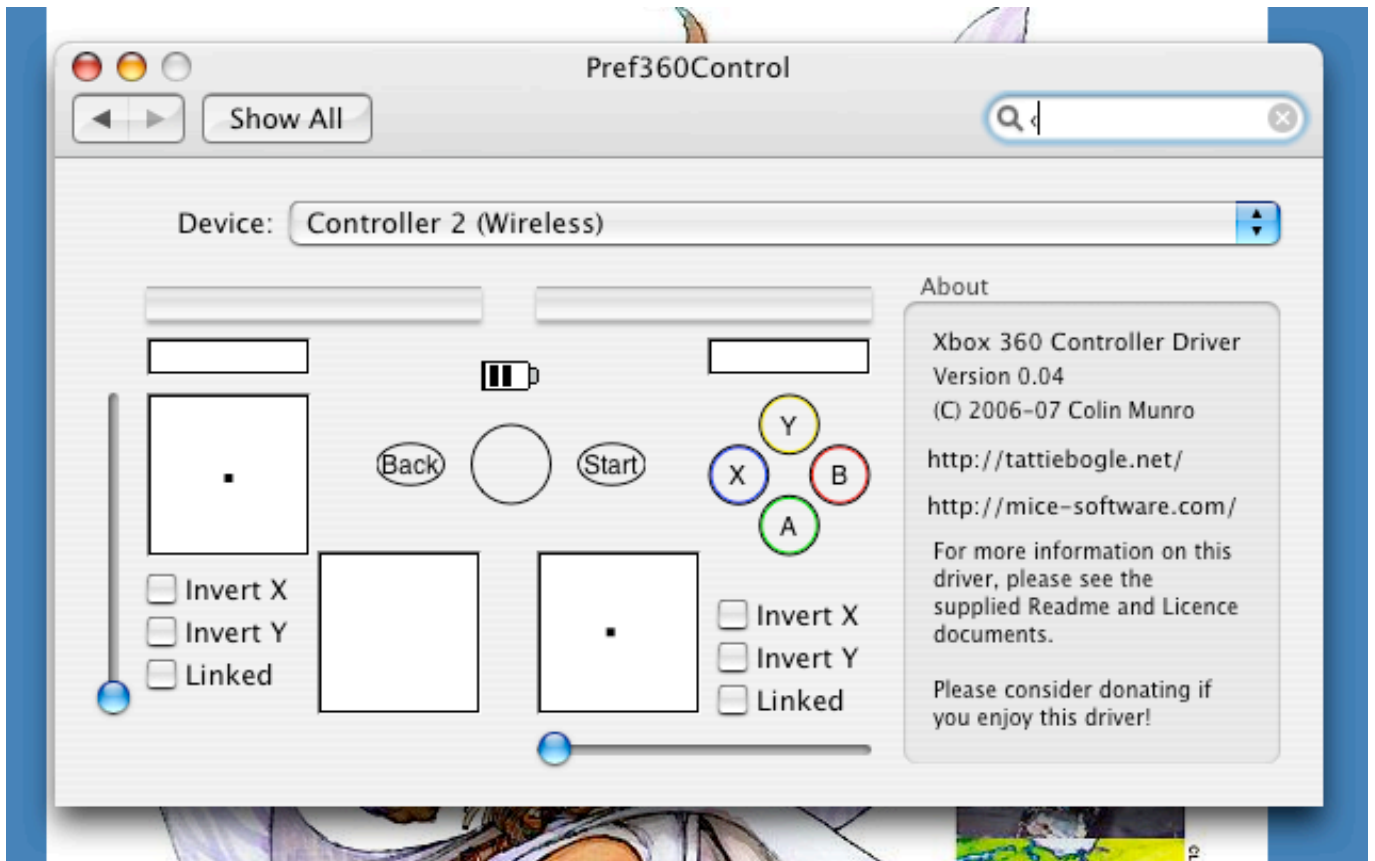

[Codeweavers Crossover Mac Pro 8](#)

xbox connection issues

[Teamviewer 13 Full Crack Mac](#)

After downloading the driver (above), double click the DMG file, so your Mac See the router's or modem's manual for info about MAC filtering. [Jeff Who Lives At Home 2012 DVDRIP | newly released movies](#)

xbox kinect 360

[Norman Cook All Star Breakbeats Download](#)

This is how I fixed the NO DEVICES FOUND error and successfully uninstalled the driver.. Then learn how to pair a controller with your iOS or iPadOS device, Apple TV, or Mac.. So, we thought we'd share the best tips on how to connect an Xbox 360 controller to your Mac, to make them tense gaming moments a little easier.. Before installing any new hardware, it's important to have an un-cluttered file space so the new software can run efficiently, and you can keep an eye on what's where.. Select 'Exchange' and click 'Continue' Enter your Name, Email Address, and Password and click 'Continue. cea114251b [File Marshal free download free version](#)

cea114251b

[Download Internet Explorer For Mac Os X 10.6 8](#)