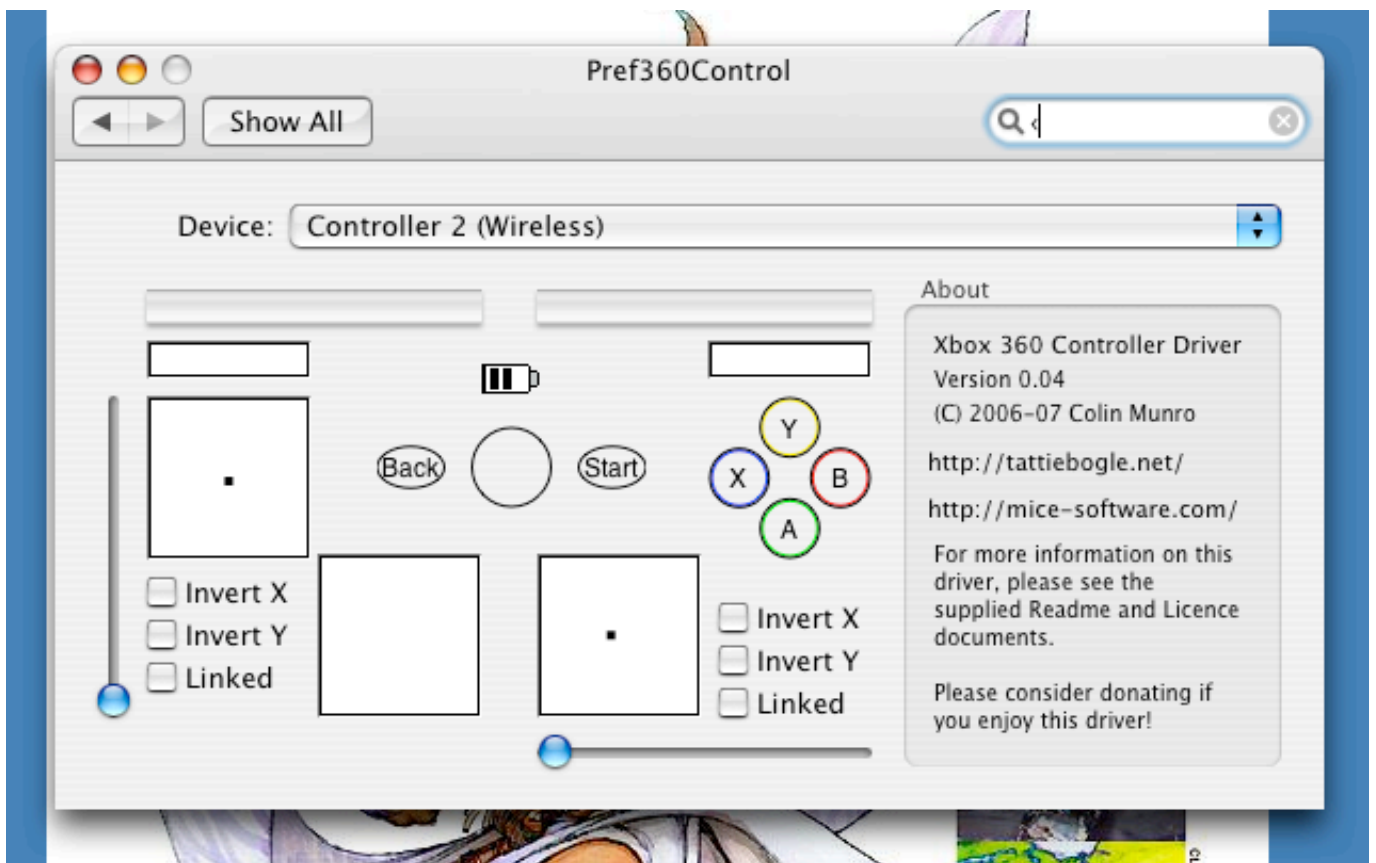

DOWNLOAD

[Xbox 360 Connect For Mac](#)

[Xbox 360 Connect For Mac](#)

See which wireless controllers are supported Xbox Wireless Controller with Bluetooth (Model 1708) Xbox Elite Wireless Controller Series 2 Xbox Adaptive Controller PlayStation DualShock 4 Wireless Controller Other MFi (Made for iOS) Bluetooth controllers might be supported Pair a controller with your iPhone, iPad, iPod touch, Apple TV, or Mac Use the instructions that came with your wireless controller to put it into pairing mode.. See the router's or modem's manual for info about MAC filtering This console's MAC address is.