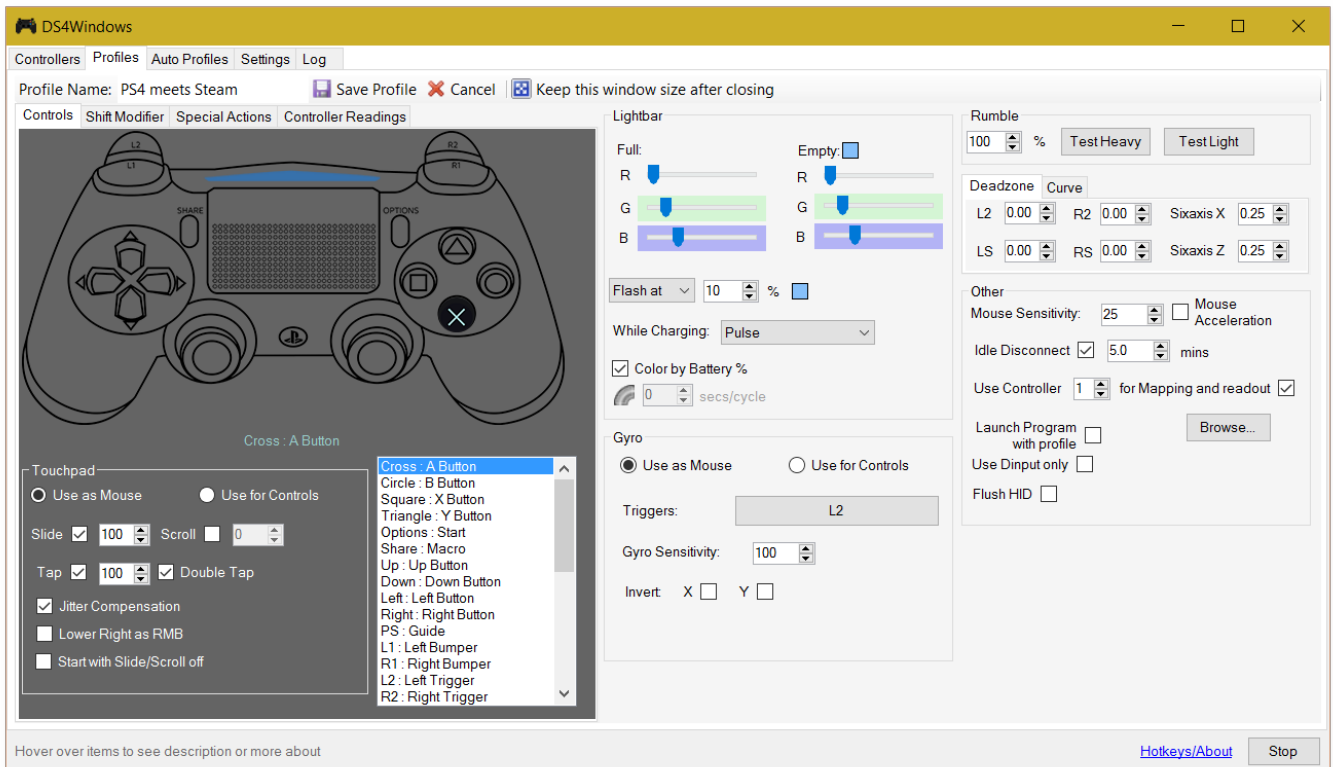

[How To Connect Playstation Dual-Shock Controllers To PC](#)

[How To Connect Playstation Dual-Shock Controllers To PC](#)