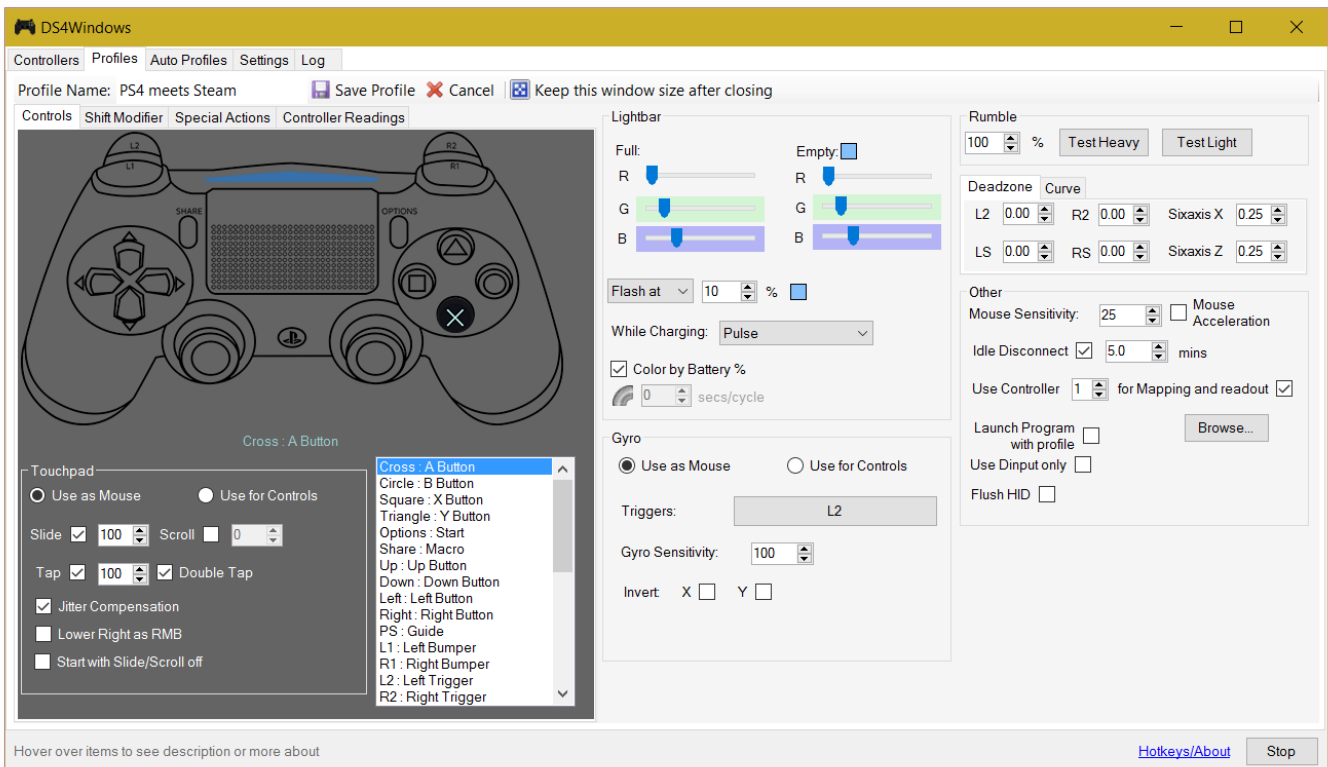

For incredible gameplay on your PlayStation 4 – or even your PC – here's what you need to know about PS4 wireless controllers. How to a Connect PS4 Controller ...

MotioninJoy is a small an useful tool to connect Play station controllers (Dual Shock 3 or Sixaxis) with Windows based computers.. The DualShock 4 (model CUH-ZCT2, released in late 2016) also has some nice extra features that few other controllers have, such as an ...

[C Data Structures and Algorithms : Download Free Book](#)

There are still several ways to connect a PlayStation 4 controller to your PC or Mac, ... As said above, the DualShock 3 controller never became popular on PC .... DS4 Windows is really nice because it makes connecting your DualShock PlayStation 4 controller to the PC as easy as can be. It's extremely easy .... To use a DUALSHOCK 3 wireless controller with PS Now, connect using a micro USB cable. How to connect a PlayStation 4 controller to your PC the streaming .... Stooping over a keyboard and mouse can work brilliantly for some PC games, but there are times when you want to sit back and twiddle a pair .... The PlayStation 4's DualShock 4 controller is a fantastic That means you can enjoy ... Connect the joystick or gamepad to an available USB port on the computer ... [NetWorker Pro 6.2.0 + Crack macOS MacOSX](#)

[Tim Coyle Interviews Microsoft's Charlie Owen](#)

[Solid Angle Maya To Arnold 3.3.0.1 for Maya Win Mac Lnx](#)

This guide will work for any original PS3 DualShock 3 controller, and ... Connect the XYBA to your gaming console, PC, Bluetooth device, or VR headset.. Before you can connect your wireless controller via Bluetooth, you will need to activate pairing mode: Press and hold the PS and Share buttons on the wireless .... You only need to plug in your DualShock 4 controller